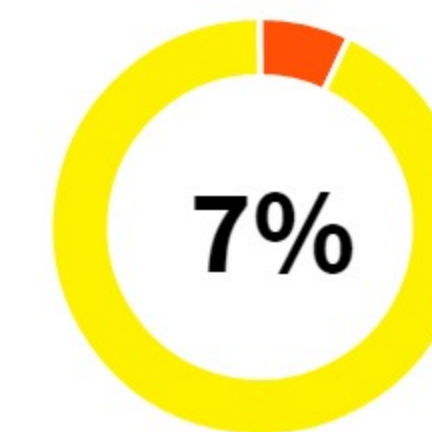

7% of Mississippi's forestland is
corporately owned.